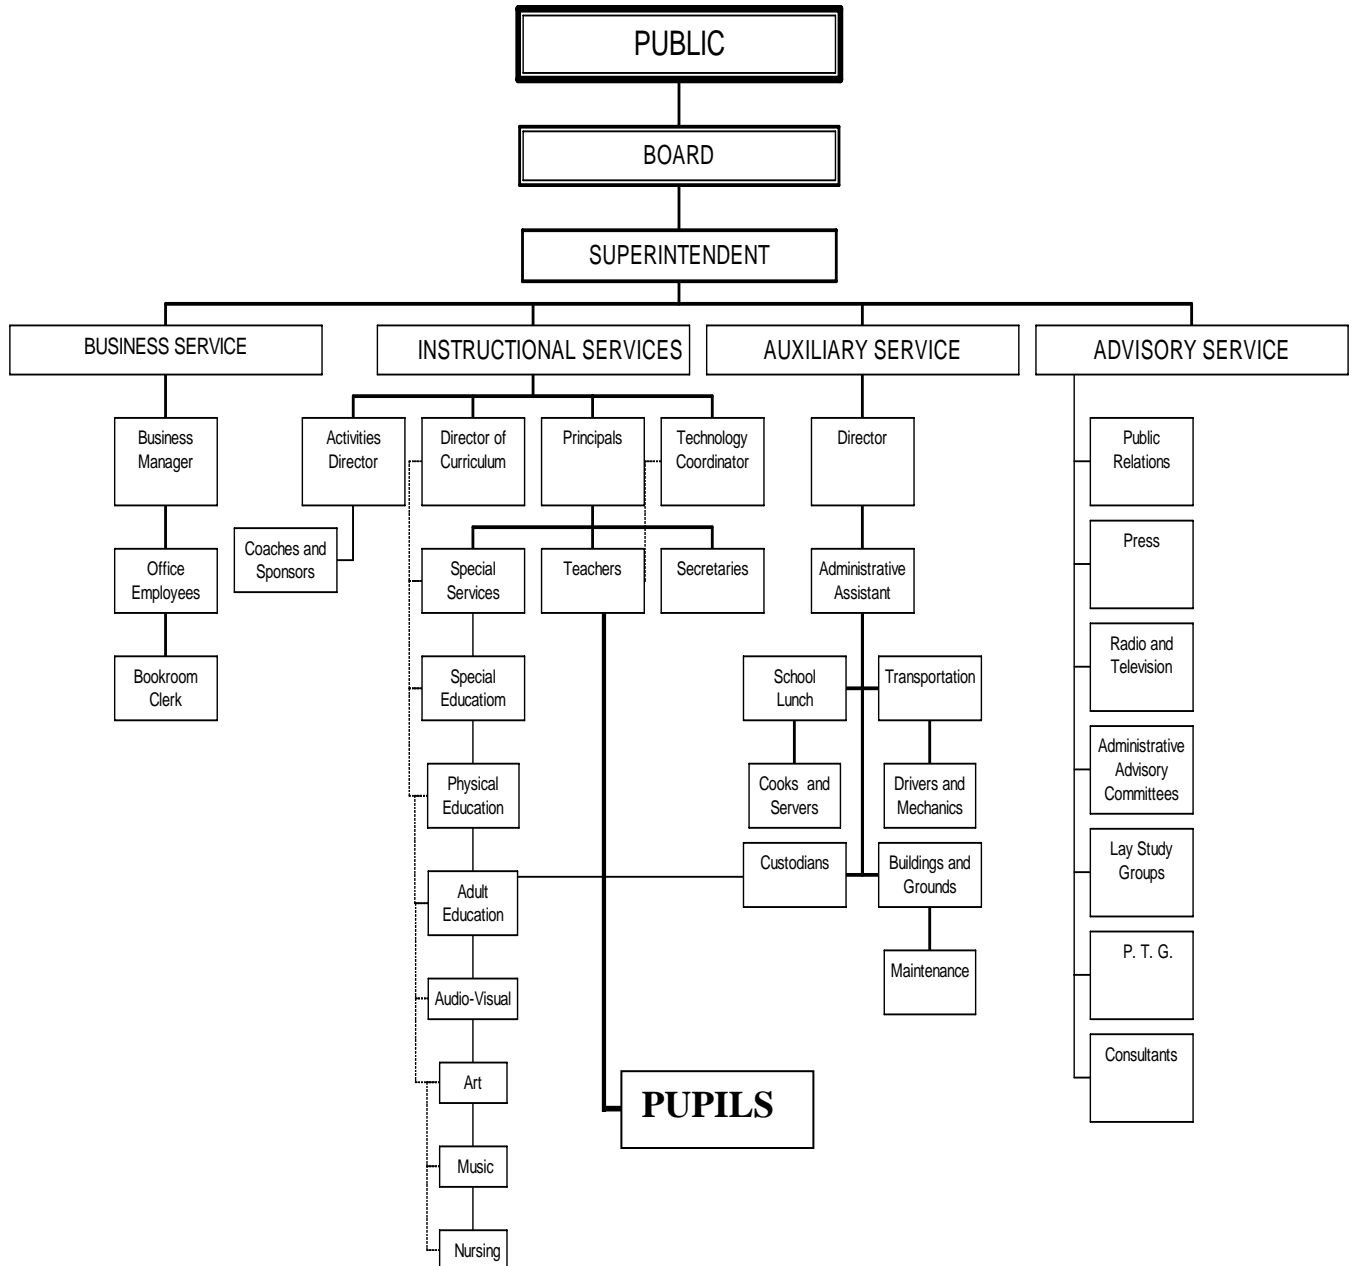

ORGANIZATIONAL CHART FOR THE FAIRFIELD COMMUNITY SCHOOL DISTRICT

Approved: Dec. 16, 1985

Reviewed: Aug. 24, 2005

Revised: Mar. 10, 1987, Feb. 10, 1997, Sep. 18, 2000